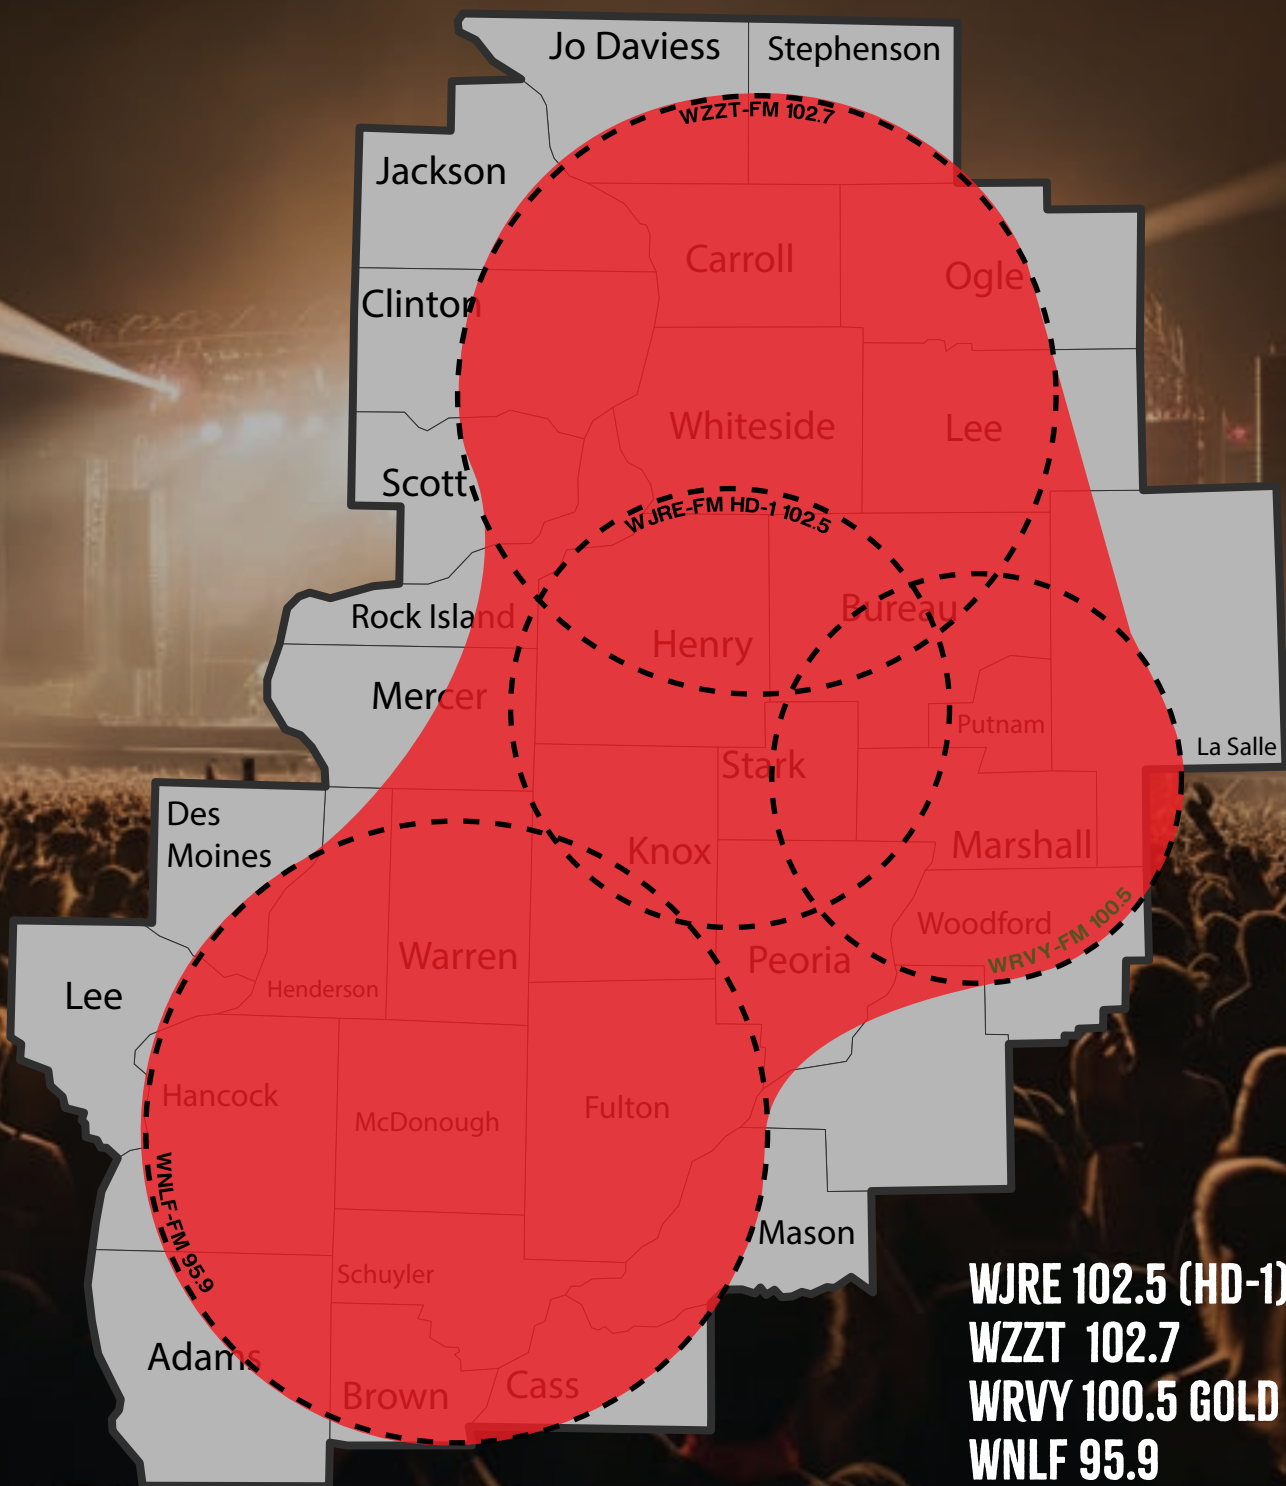

ILLINOIS' LARGEST COUNTRY MUSIC RADIO NETWORK!

ADVERTISE@HOGCOUNTRYRADIO.COM

WJRE 102.5 (HD-1)
WZZT 102.7
WRVY 100.5 GOLD
WNLF 95.9