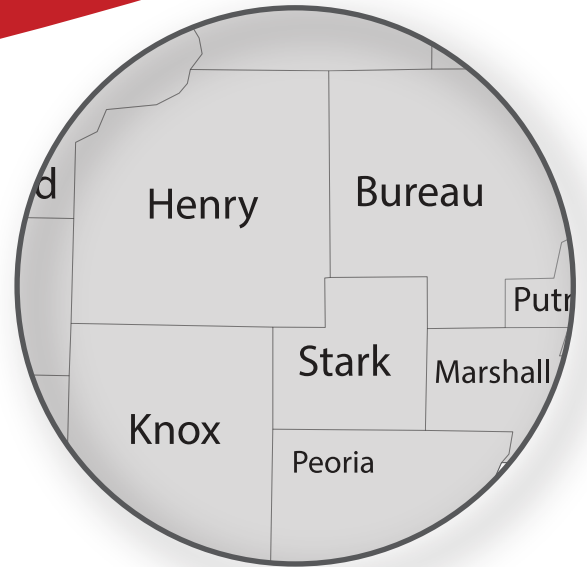

Welcome to Hog Country—Where the Icons Play. We celebrate the rich history and vibrant future of country music by bringing you the biggest hits from the 80s, 90s, and today. We don't just play music; we play the soundtrack of your life.

Tune in to hear the legends who paved the way, like George Strait and Brooks & Dunn, mixed with the energy of modern superstars like Tim McGraw, Toby Keith, Blake Shelton, and Carrie Underwood. For the songs you know and the stars you love, keep your dial locked on Hog Country.

Hit the road with a legend. Ridin' with Rowdy brings you the biggest stars and icons from the 80s through today, curated by one of the most distinctive voices in country radio, Rowdy Yates. Whether he's sharing an exclusive story about Toby Keith or spinning a back-to-back block of Tim McGraw, Rowdy makes every hour feel like a backstage pass. Tune in for the laughs, the legends, and the best country music on the dial.

## Demo

Station: WJRE-FM HD-1 102.5

Format: Country

Target: Adults 25-54

Reach: 74,035 total Adults

25-54 live in the

following counties:

Henry, Bureau, Stark, Knox, Marshall, Putnam, North Peoria Counties in Illinois.